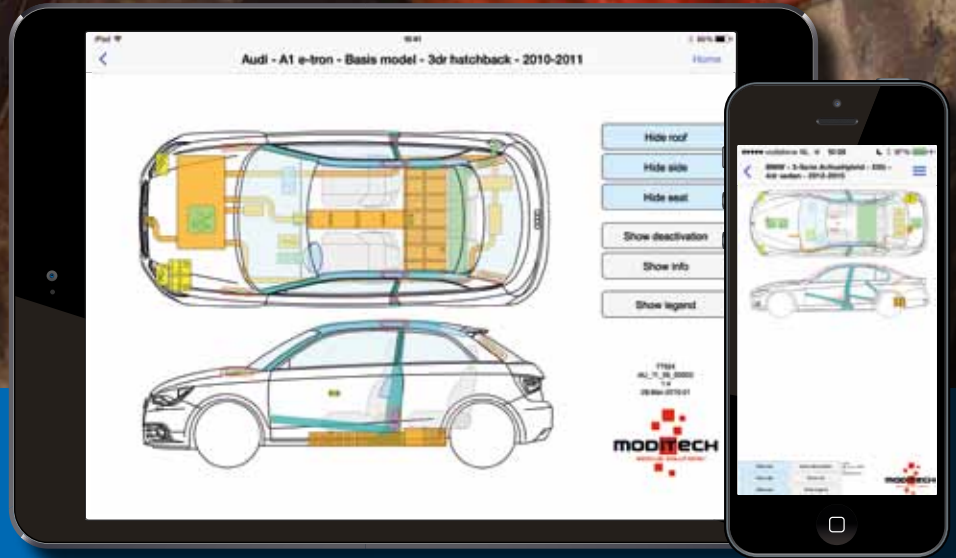

Crash Recovery System

for iOS

**EXTRICATE OCCUPANTS
QUICKLY AND SAFELY FROM
CRASHED VEHICLES!**

OUR UNIQUE COMPETENCES:

- Complete vehicle databases for passenger cars, trucks, buses and coaches
- Totally standardized vehicle graphics
- Optimized for Android, Windows and iOS devices
- Available in 18 different languages
- License plate or VIN request feature for vehicle selection in several countries

Crash Recovery System for iOS, available editions:

Description	Lite	Standard Full	RDW	VIN	RDW+
Available for iOS operating systems	x	x	x	x	x
Vehicle database including all airbag equipped passenger cars	x	x	x	x	x
Database with trucks, buses and coaches available for European countries	x	x	x	x	x
Database for Australasia, Europe (left-hand and right-hand drive) and North America	x	x	x	x	x
Graphics with all location of safety components and danger zones	x	x	x	x	x
Manual vehicle selection using make, model, body style and model year	x	x	x	x	x
Removable vehicle components for better overview (roof, side, seats)	x	x	x	x	x
Vehicle data stored on the device to make sure the information is always available	x	x	x	x	x
Monthly online updates	x	x	x	x	x
Interactive graphics with all locations of safety components and danger zones		x	x	x	x
High resolution photos to illustrate relevant safety components		x	x	x	x
Deactivation procedures for vehicles with alternative propulsion		x	x	x	x
Automatic online vehicle selection using the VIN number				x	x
Automatic online vehicle selection using the license plate number			x		x

The Crash Recovery System specifically developed for emergency responders is a valuable source of information during emergency response. After the selection of the correct vehicle model, the CRS displays an interactive top and side view of the vehicle, in which the exact locations of the rescue relevant equipment is represented with standardized icons and colors. Additional information can be accessed to find out how to disable the vehicle safety systems.